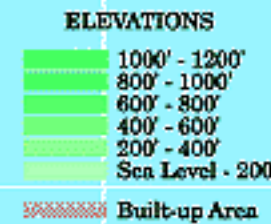

ST. CROIX

BUCK ISLAND REEF NATIONAL MONUMENT

Buck Island Channel

LEGEND

- American Express Travel Service Representative
Southernland Tours
Chandlers Wharf, Gallows Bay
Tel: (340) 773-9500
- Avis Rent A Car
- The White House
- Hotels & Resorts
- Dining
- Shopping
- Historic Sites & Places of Interest
- Kodak Picture Taking Spots
- Kodak Products Available Here